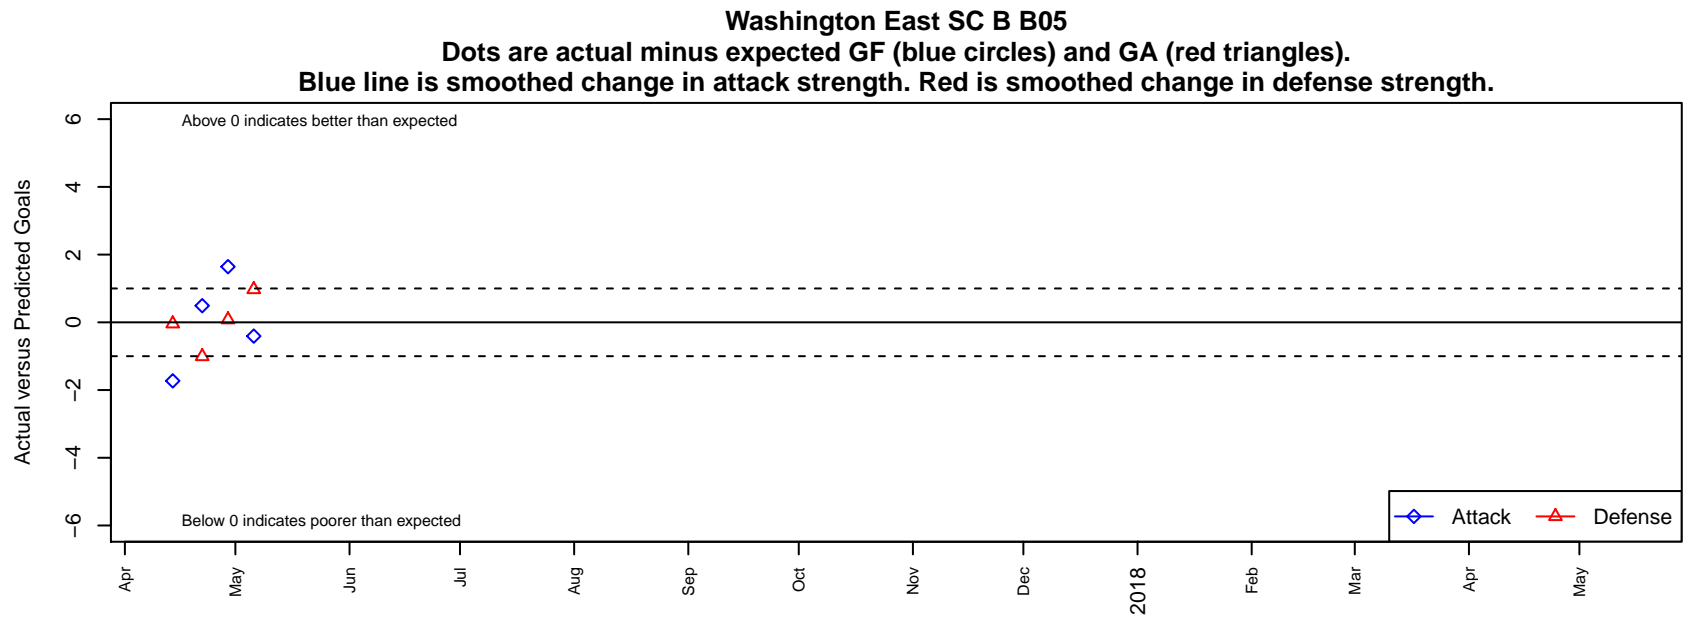

Washington East SC B B05

Washington East SC
Spokane, WA
B05 total strength=712
attack=0.6 defense=0.91
notes= Sandobal 2016

alt names used:

Venues played:
2016 Spr PSPL–Inland Copa 1 U12

date	home		away		venue	pred.home	pred.away
2017-05-06	IEYSA Valor Maroon A B05	0	Washington East SC B B05	1	2016 Spr PSPL-Inland Copa 1 U12	0.97	1.41
2017-04-29	Spokane Scotties Lake B05	1	Washington East SC B B05	3	2016 Spr PSPL-Inland Copa 1 U12	1.08	1.36
2017-04-22	Washington East SC B B05	2	CB United Ephrata B05	2	2016 Spr PSPL-Inland Copa 1 U12	1.51	0.99
2017-04-14	Spokane Pumas C B05	1	Washington East SC B B05	0	2016 Spr PSPL-Inland Copa 1 U12	0.96	1.73